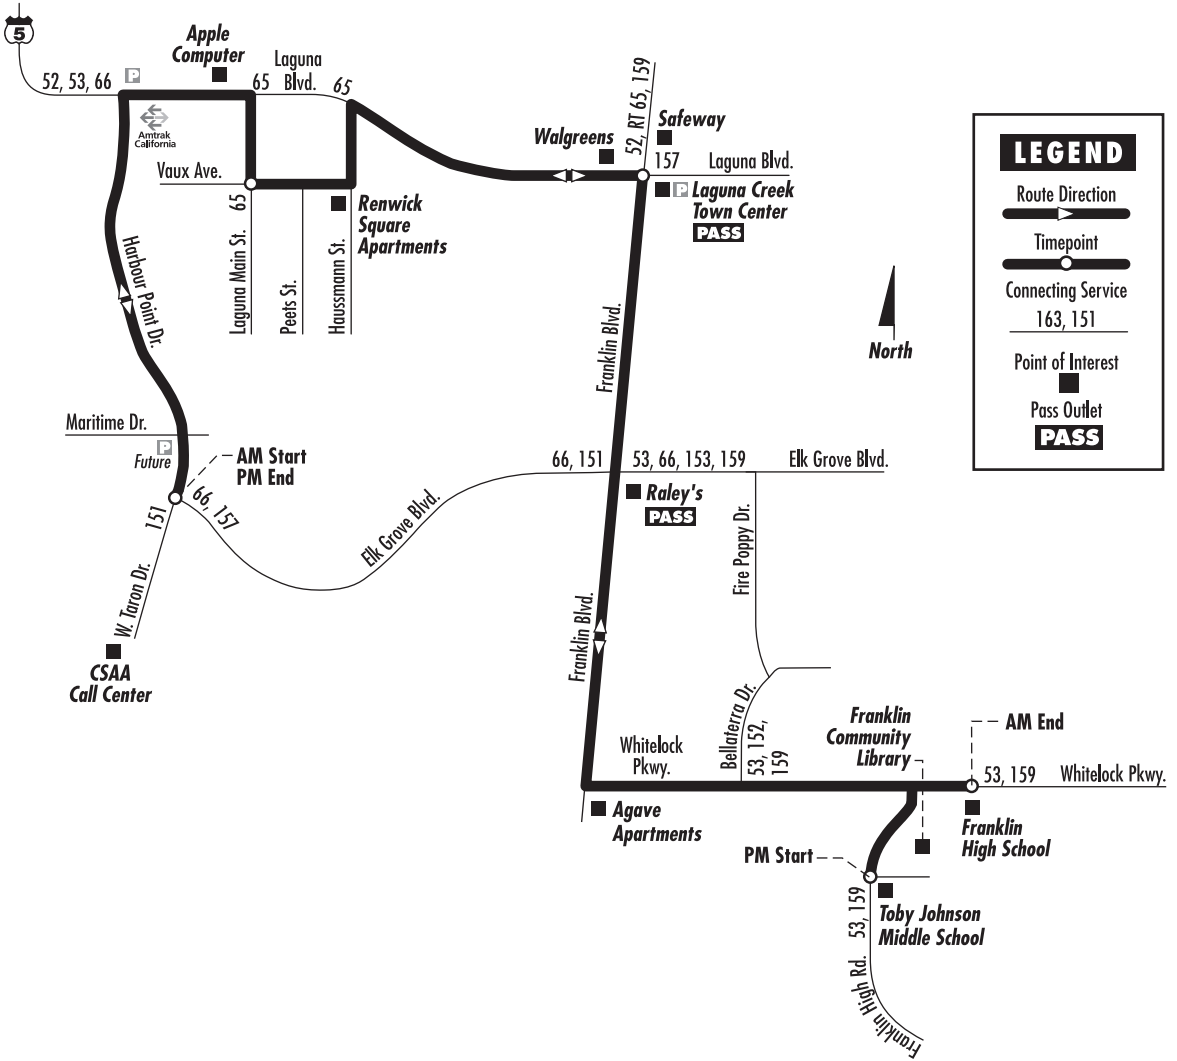

Local Route: 152 – Stonelake/Whitelock Pkwy

Local Route: 152 – Stonelake/Whitlock Pkwy

Monday – Friday: AM Southbound to Franklin High School

Harbour Point Dr. at Elk Grove Blvd.	Laguna Town Hall (Vaux Ave. at Laguna Main St.)	Franklin Blvd. at Laguna Blvd.	Whitlock Pkwy. at Franklin High Rd. (Franklin H.S.)
6:55	7:05	7:10	7:25
7:05	7:15	7:20	7:35
7:15	7:25	7:30	7:45

Monday – Friday: PM Northbound to Stonelake

Franklin High Rd. at Whitlock Pkwy.	Laguna Blvd. at Franklin Blvd.	Laguna Town Hall (Vaux Ave. at Laguna Main St.)	Harbour Point Dr. at Elk Grove Blvd.
3:15	3:35	3:45	3:55
3:30	3:50	4:00	4:10
—	—	—	—

Midday service is provided by Routes 157 and 159

Local routes do not operate on weekends or Federal holidays

Local routes do not operate on weekends or the following Federal holidays: New Year's Day, Martin Luther King Jr. Day, President's Day, Memorial Day, Independence Day, Labor Day, Thanksgiving Day and Christmas Day.

AM times shown in lightface, **PM times shown in boldface type.**

Times are approximate and may vary due to traffic and weather conditions. Subject to change without notice.