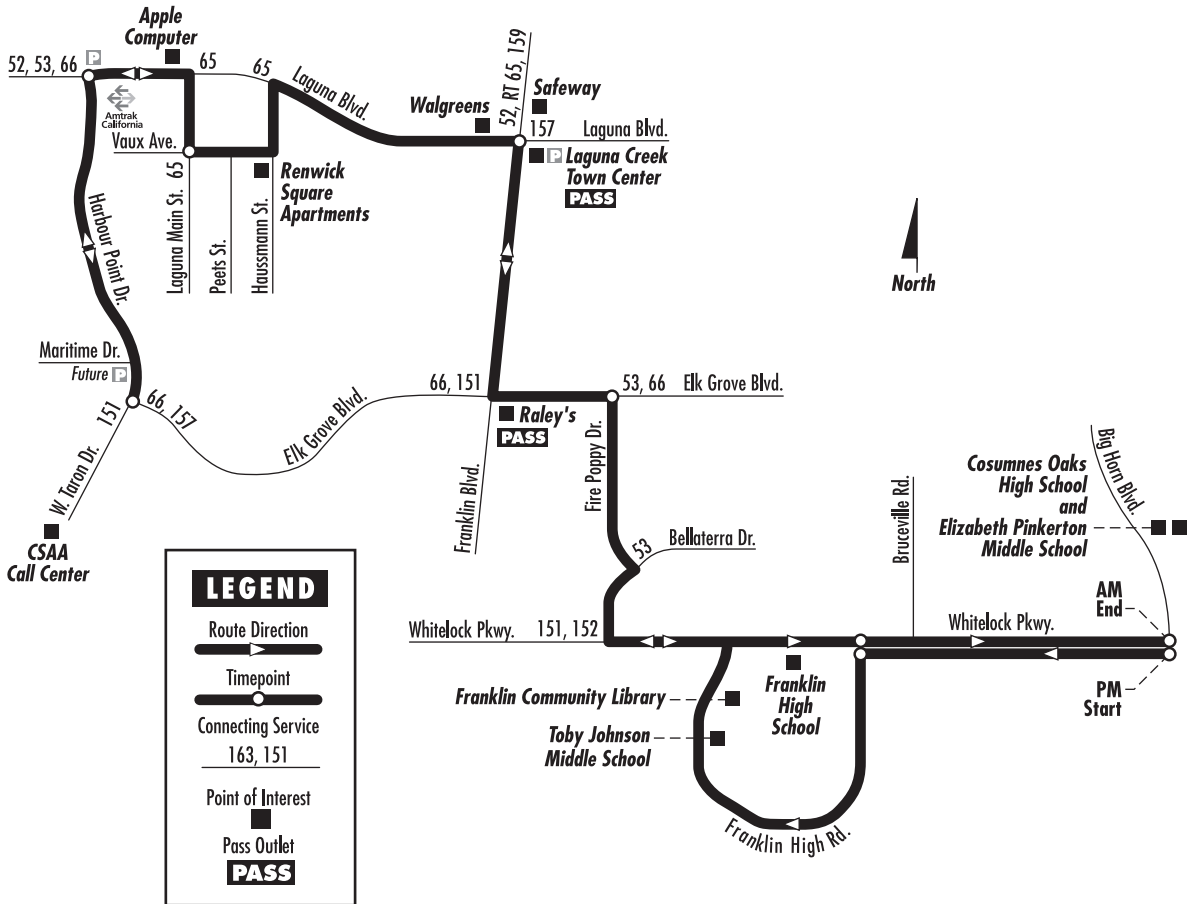

# Local Route: 153 – Laguna West/Whitelock Pkwy.

## Monday – Friday: AM Southbound to Franklin High School

Harbour Point Dr. at Elk Grove Blvd.	Laguna Blvd. at Harbour Point Dr.	Laguna Town Hall (Vaux Ave. at Laguna Main St.)	Franklin Blvd. at Laguna Blvd.	Fire Poppy Dr. at Elk Grove Blvd.	Whitelock Pkwy. at Franklin High Rd.	Big Horn Blvd. at Whitelock Pkwy.
7:10	7:15	7:20	7:25	7:35	7:45	7:55

## Monday – Friday: PM Northbound to Laguna West

Whitelock Pkwy. at Big Horn Blvd.	Franklin High Rd. at Whitelock Pkwy.	Elk Grove Blvd. at Fire Poppy Dr.	Laguna Blvd. at Franklin Blvd.	Laguna Town Hall (Vaux Ave. at Laguna Main St.)	Harbour Point Dr. at Elk Grove Blvd.
<b>3:25</b>	<b>3:35</b>	<b>3:45</b>	<b>3:55</b>	<b>4:00</b>	<b>4:10</b>